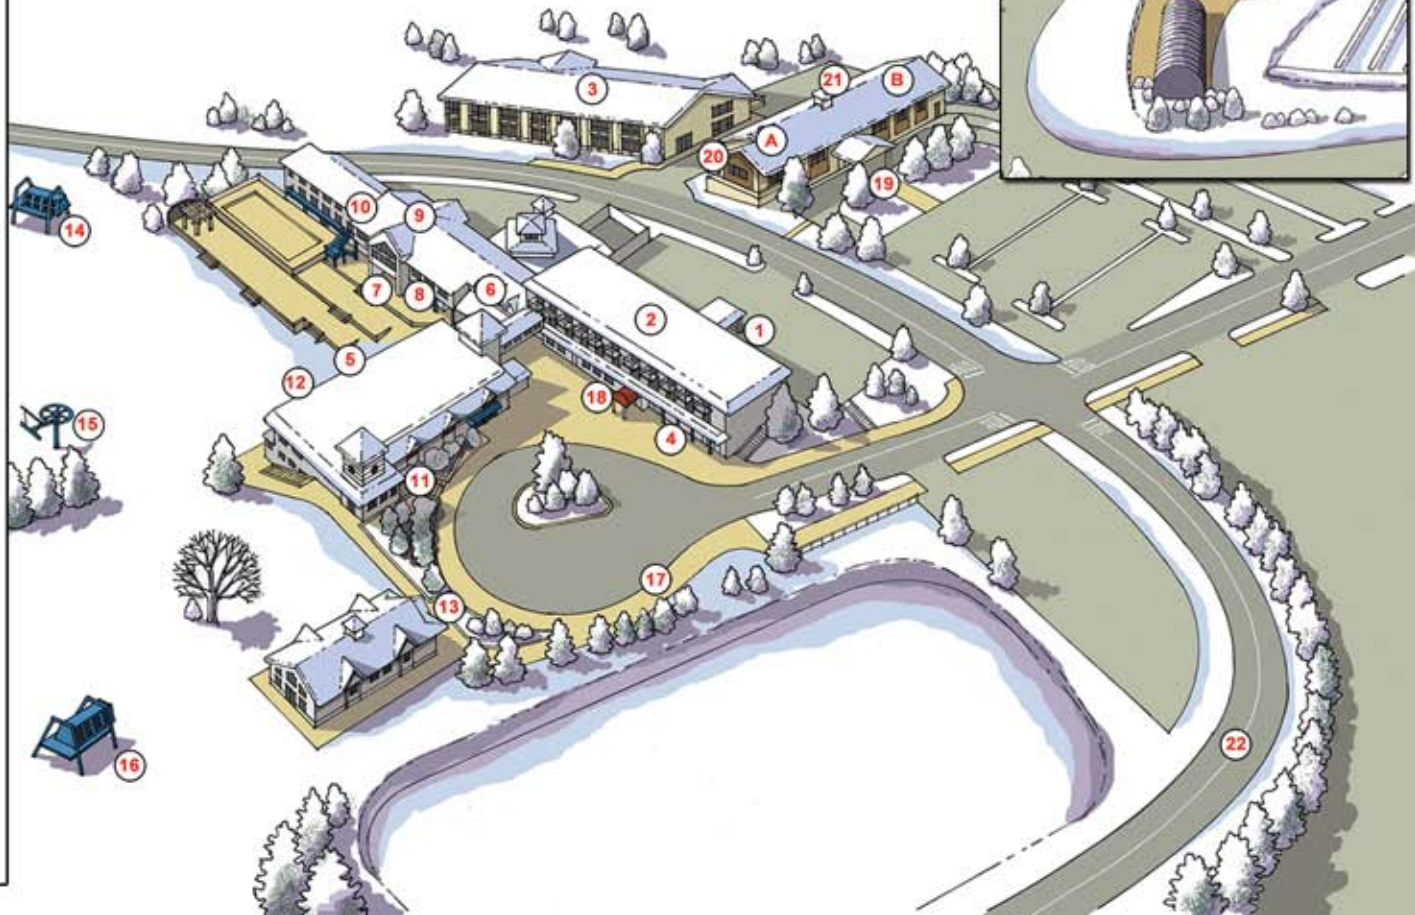

Liberty Mountain Resort Map

- 1- Hotel Registration
- 2- Hotel Rooms 110-233
- 3- Golf Side Hotel Rooms 151-279
- 4- Ticket Windows
- 5- Ski Rental Entrance
- 6- Snowboard Rental (lower level)
- 7- Entrance to Alpine Market, Bakery, Pizza, Liberty Mountain Sports Shop
- 8- The Bakery/Starbucks (lower level)
- 9- Alpine Market/Starbucks (upper level)
- 10- Sneaky's Pizza (upper level)
- 11- Ski & Snowboard School/Group Sales
- 12- Complimentary Ski & Board Check
- 13- Children's Learning Center
- 14- Alpine Quad
- 15- Dipsy Quad
- 16- First Class Quad
- 17- Shuttle Bus Pickup
- 18- McKee's Tavern
- 19- Carroll Valley Entrance
- A- The Inn (upper level)
- B- The Ballroom (upper level)
- 20- Tavern on the Green (lower level)
- 21- Pro Shop (lower level)
- 22- Road to Boulder Ridge Snow Tubing
- 23- Boulder Ridge Lodge
- 24- Snow Tubing Ticket Windows
- 25- Boulder Ridge Parking
- 26- Boulder Ridge Handicap Parking

Boulder Ridge