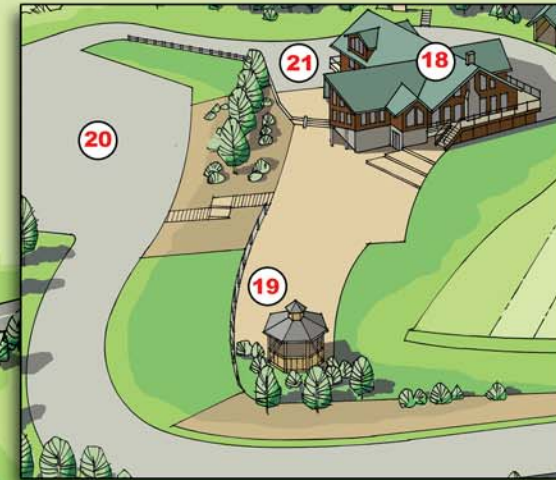

Liberty Mountain

Resort & Conference Center

Boulder Ridge

Liberty Mountain Resort Map

- | | | | |
|---|------------------------------------|--|---|
| 1- Hotel Registration | 8- Alpine Patio | 13- Fitness Room (1st Floor) | 21- Boulder Ridge Handicap Parking |
| 2- Hotel Parking | 9- Swimming Pool | 14- Pro Shop | 22- Ice and Vending Area |
| 3- Guest Parking | 10- Alpine Pergola | 15- Practice Green | Main Hotel- 2nd Floor- Ice & Vending |
| 4- Golf Parking | 11- Tavern on the Green | 16- 1st Tee | Golf Side- 1st Floor- Ice & Vending |
| 5- Hotel Rooms 110-233 | 12- Carroll Valley Entrance | 17- Ceremony on the Green | 2nd Floor- Ice |
| 6- Golf Side Hotel Rooms 151-279 | A- The Ballroom (2nd Floor) | 18- Boulder Ridge Lodge | 23- ATM |
| 7- Alpine Room Entrance | B- The Inn (2nd Floor) | 19- Boulder Ridge Ceremony Location | Main Hotel Lobby |
| | | 20- Boulder Ridge Parking | Tavern on the Green |