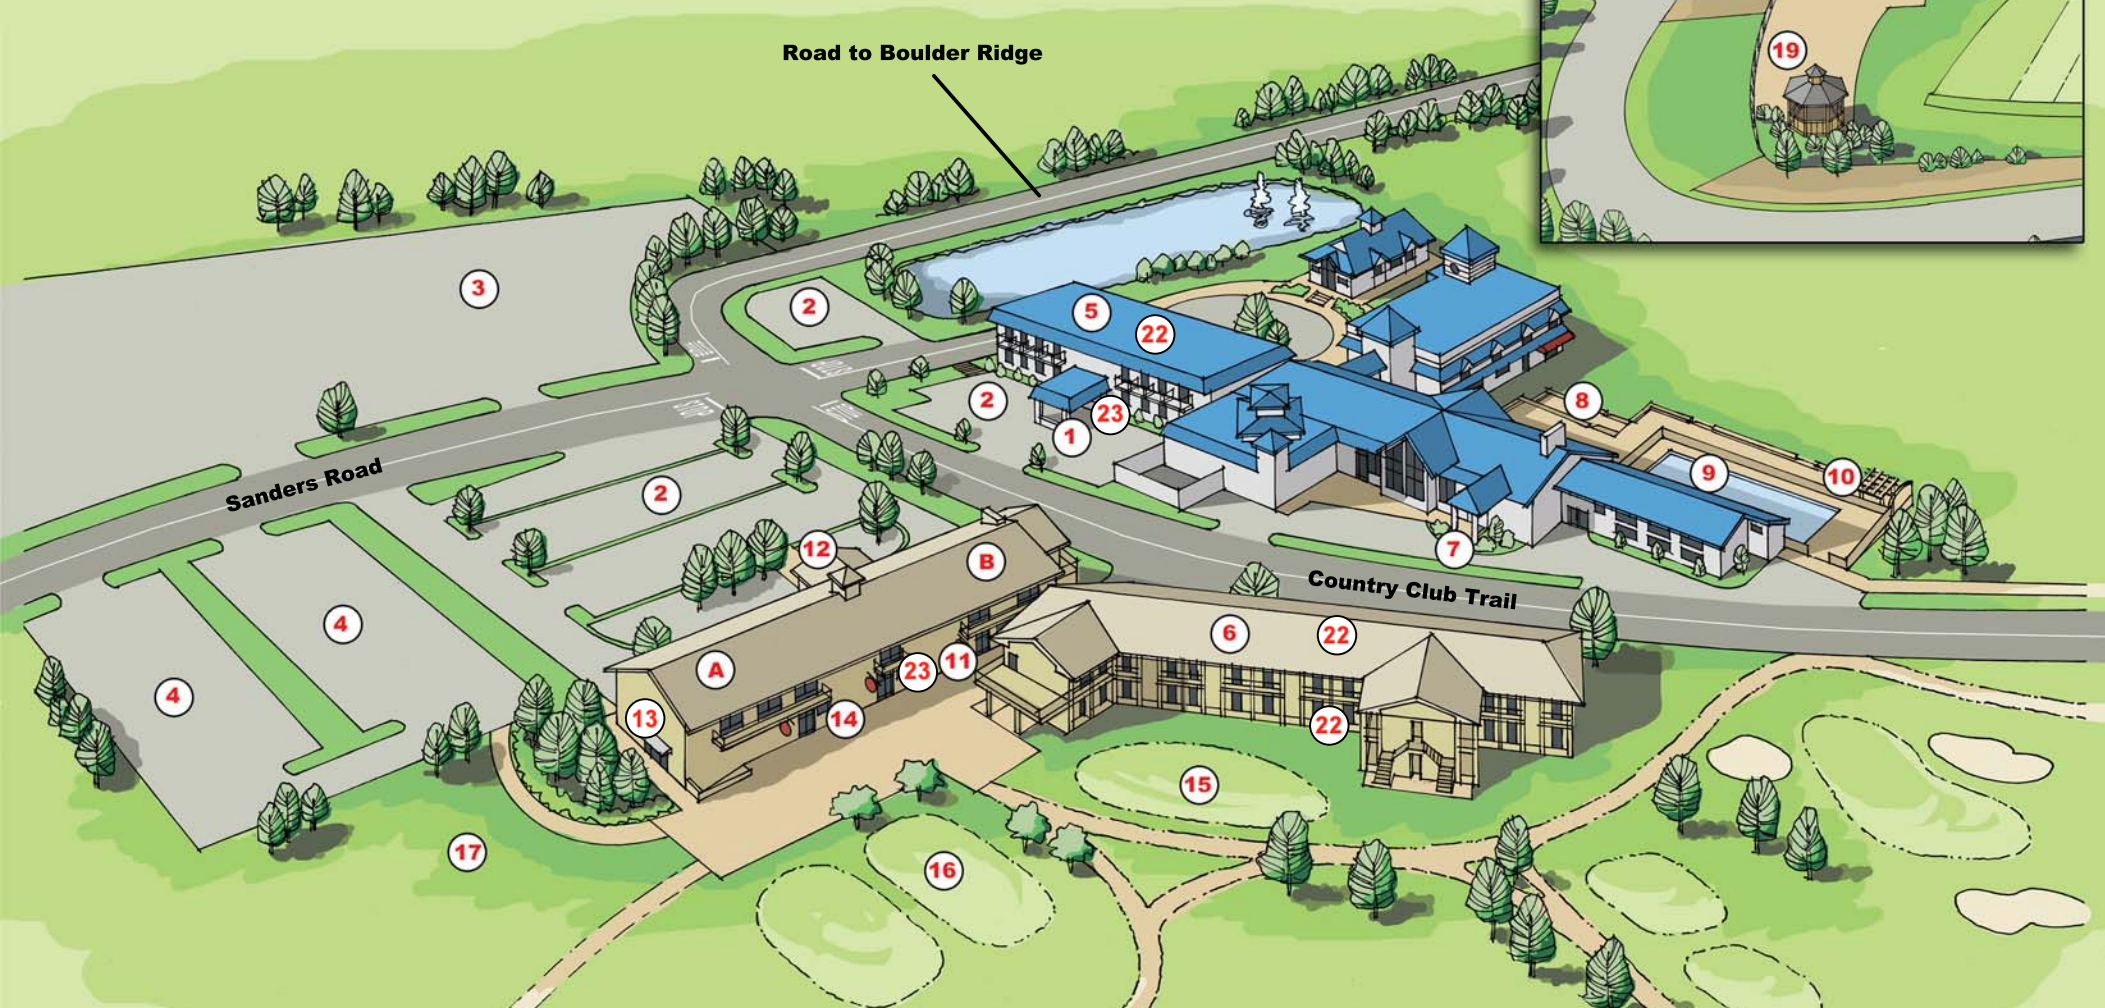

Liberty Mountain

Resort & Conference Center

Boulder Ridge

Liberty Mountain Resort Map

- | | | | |
|---|------------------------------------|--|---|
| 1- Hotel Registration | 8- Alpine Patio | 13- Fitness Room (1st Floor) | 21- Boulder Ridge Handicap Parking |
| 2- Hotel Parking | 9- Swimming Pool | 14- Pro Shop | 22- Ice and Vending Area |
| 3- Guest Parking | 10- Alpine Pergola | 15- Practice Green | Main Hotel- 2nd Floor- Ice & Vending |
| 4- Golf Parking | 11- Tavern on the Green | 16- 1st Tee | Golf Side- 1st Floor- Ice & Vending |
| 5- Hotel Rooms 110-233 | 12- Carroll Valley Entrance | 17- Ceremony on the Green | 2nd Floor- Ice |
| 6- Golf Side Hotel Rooms 151-279 | A- The Ballroom (2nd Floor) | 18- Boulder Ridge Lodge | 23- ATM |
| 7- Alpine Room Entrance | B- The Inn (2nd Floor) | 19- Boulder Ridge Ceremony Location | Main Hotel Lobby |
| | | 20- Boulder Ridge Parking | Tavern on the Green |